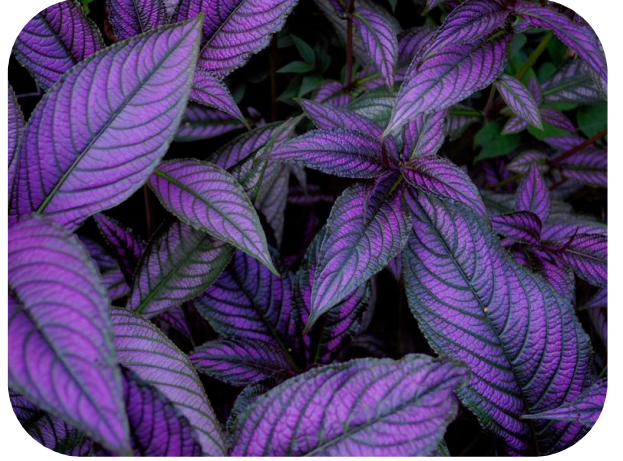

# Spring Seasonal Color 2016

## Sun Combo #2

*Pennisetum Fireworks*

*Persian Shield*

*Petunia Wave Blue*

*Vinca Core Red*